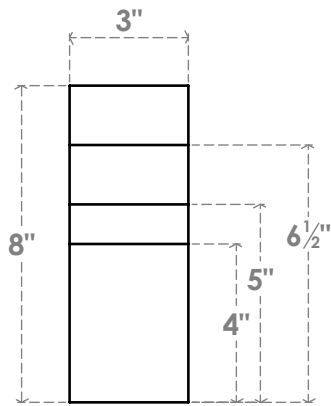

RFTP03X08X42MON

3"W X 8"H X 42"L MONTEREY ARCHITECTURAL GRADE PVC RAFTER TAIL

SIDE PROFILE

ISOMETRIC

FRONT PROFILE

EKENA MILLWORK
 2300 WEST MAIN ST.
 CLARKSVILLE, TX 75426
 TOLL FREE: 866-607-0453
 WWW.EKENAMILLWORK.COM