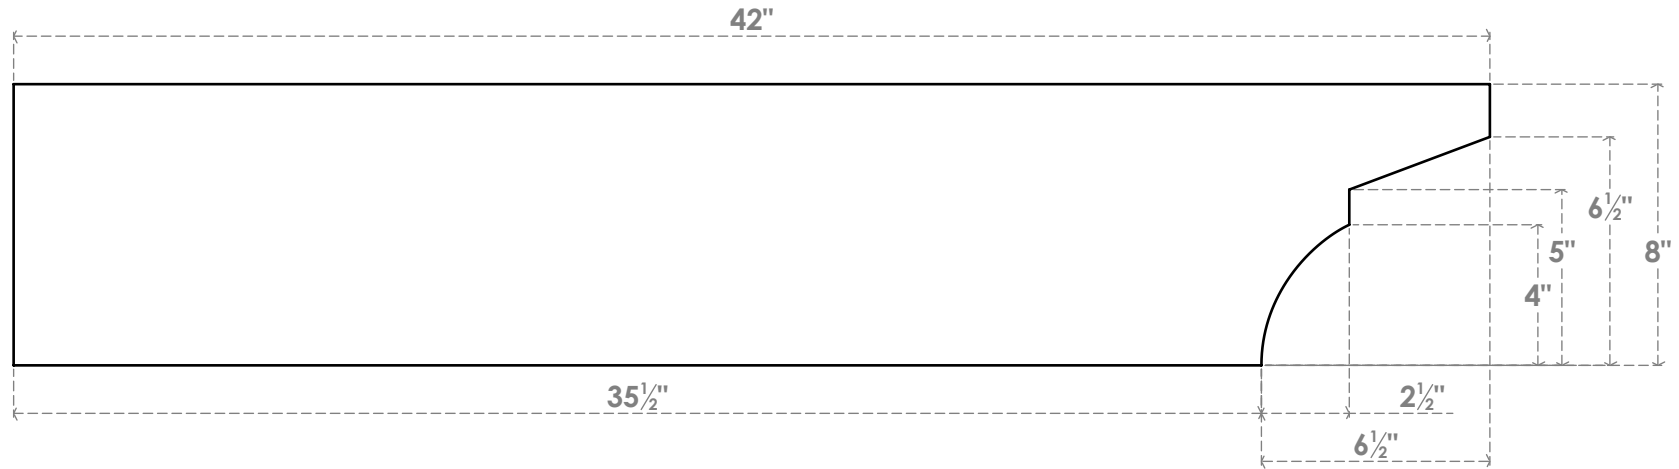

RFTP03X08X42MON

3"W X 8"H X 42"L MONTEREY ARCHITECTURAL GRADE PVC RAFTER TAIL

SIDE PROFILE

ISOMETRIC

FRONT PROFILE

EKENA MILLWORK
 2300 WEST MAIN ST.
 CLARKSVILLE, TX 75426
 TOLL FREE: 866-607-0453
 WWW.EKENAMILLWORK.COM